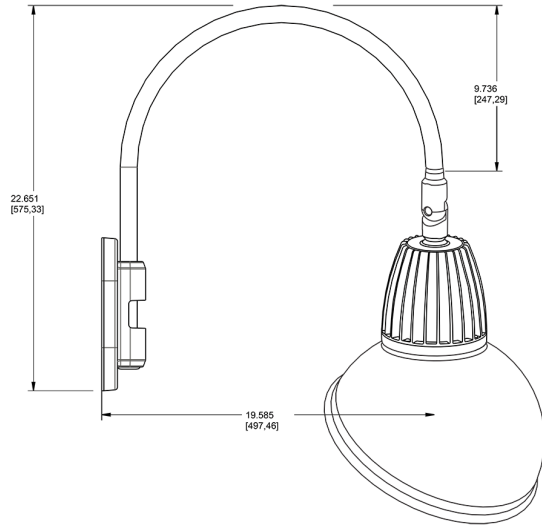

Lead Time:

12 - 14 weeks standard shipping.

Technical Specifications (continued)

Buy American Act Compliance:

RAB values USA manufacturing! Upon request, RAB may be able to manufacture this product to be compliant with the Buy American Act (BAA). Please contact customer service to request a quote for the product to be made BAA compliant.

Dimensions

Features

- Adjustable 45° swivel joint
- Superior heat sink
- Die-cast aluminum housing
- 5-Year, No-Compromise Warranty

Ordering Matrix

Family	Wattage	Color Temp	Reflector	Shade	ShadeSize	Finish
GN4LED	13	N		AD	11	S
	13 = 13W 26 = 26W	Y = 3000K Warm N = 4000K Neutral	Blank = Flood R = Rectangular S = Spot	AD = Angled Dome	11 = 11" Blank = 15"	S = Silver G = Hunter Green YL = Yellow LB = Light Blue BL = Royal Blue BWN = Brown I = Ivory R = Red B = Black W = White A = Bronze