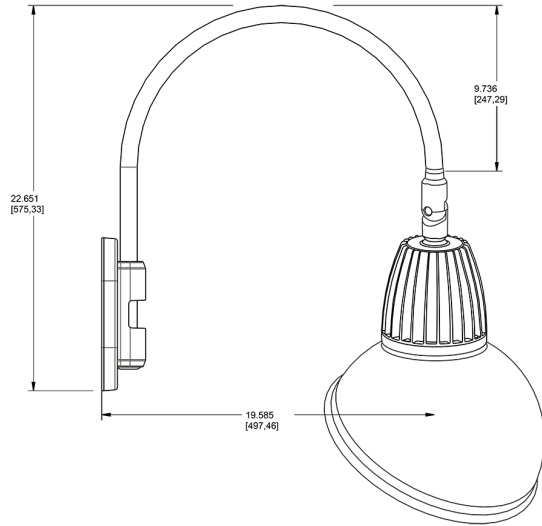

Lead Time:

12 - 14 weeks standard shipping.

Technical Specifications (continued)

Buy American Act Compliance:

RAB values USA manufacturing! Upon request, RAB may be able to manufacture this product to be compliant with the Buy American Act (BAA). Please contact customer service to request a quote for the product to be made BAA compliant.

Dimensions

Features

- Adjustable 45° swivel joint
- Superior heat sink
- Die-cast aluminum housing
- 5-Year, No-Compromise Warranty

Ordering Matrix

Family	Wattage	Color Temp	Reflector	Shade	ShadeSize	Finish
GN4LED	13	N		AD	11	R
	13 = 13W 26 = 26W	Y = 3000K Warm N = 4000K Neutral	Blank = Flood R = Rectangular S = Spot	AD = Angled Dome	11 = 11" Blank = 15"	S = Silver G = Hunter Green YL = Yellow LB = Light Blue BL = Royal Blue BWN = Brown I = Ivory R = Red B = Black W = White A = Bronze