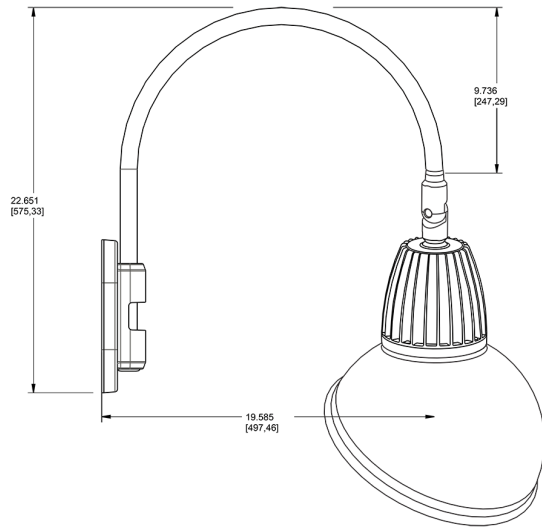

Dimensions

Features

- Adjustable 45° swivel joint
- Superior heat sink
- Die-cast aluminum housing
- 5-Year, No-Compromise Warranty

Ordering Matrix

Family	Wattage	Color Temp	Reflector	Shade	ShadeSize	Finish
GN4LED	13	N		AD	11	B
	13 = 13W 26 = 26W	Y = 3000K Warm N = 4000K Neutral	Blank = Flood R = Rectangular S = Spot	AD = Angled Dome	11 = 11" Blank = 15"	S = Silver G = Hunter Green YL = Yellow LB = Light Blue BL = Royal Blue BWN = Brown I = Ivory R = Red B = Black W = White A = Bronze