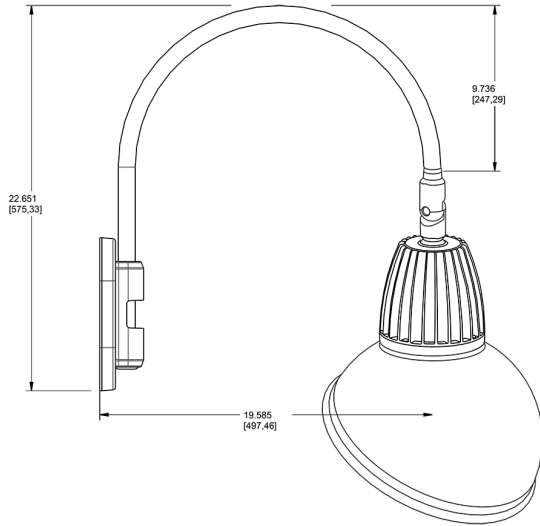

Lead Time:

12 - 14 weeks standard shipping.

Technical Specifications (continued)

Buy American Act Compliance:

RAB values USA manufacturing! Upon request, RAB may be able to manufacture this product to be compliant with the Buy American Act (BAA). Please contact customer service to request a quote for the product to be made BAA compliant.

Dimensions

Features

- Adjustable 45° swivel joint
- Superior heat sink
- Die-cast aluminum housing
- 5-Year, No-Compromise Warranty

Ordering Matrix

Family	Wattage	Color Temp	Reflector	Shade	ShadeSize	Finish
GN4LED	13	N		AD	11	A
	13 = 13W 26 = 26W	Y = 3000K Warm N = 4000K Neutral	Blank = Flood R = Rectangular S = Spot	AD = Angled Dome	11 = 11" Blank = 15"	S = Silver G = Hunter Green YL = Yellow LB = Light Blue BL = Royal Blue BWN = Brown I = Ivory R = Red B = Black W = White A = Bronze