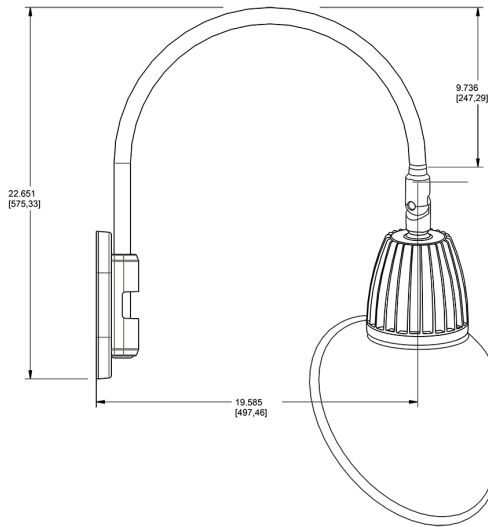

Dimensions

Features

- Adjustable 45° swivel joint
- Superior heat sink
- Die-cast aluminum housing
- 5-Year, No-Compromise Warranty

Ordering Matrix

Family	Wattage	Color Temp	Reflector	Shade	ShadeSize	Finish
GN4LED	13	N		AC		W
	13 = 13W 26 = 26W	Y = 3000K Warm N = 4000K Neutral	Blank = Flood R = Rectangular S = Spot	AC = Angled Cone	11 = 11" Blank = 15"	B = Black W = White A = Bronze S = Silver G = Hunter Green YL = Yellow LB = Light Blue BL = Royal Blue BWN = Brown I = Ivory R = Red