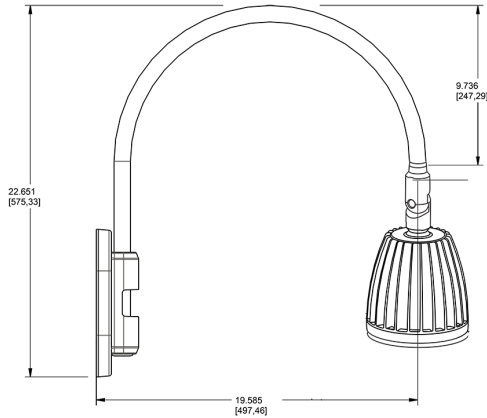

Lead Time:

12 - 14 weeks standard shipping.

Technical Specifications (continued)

Buy American Act Compliance:

RAB values USA manufacturing! Upon request, RAB may be able to manufacture this product to be compliant with the Buy American Act (BAA). Please contact customer service to request a quote for the product to be made BAA compliant.

Dimensions

Features

- Adjustable 45° swivel joint
- Superior heat sink
- Die-cast aluminum housing
- 5-Year, No-Compromise Warranty

Ordering Matrix

Family	Wattage	Color Temp	Reflector	Shade	ShadeSize	Finish
GN4LED	13	N				A
	13 = 13W 26 = 26W	Y = 3000K Warm N = 4000K Neutral	Blank = Flood R = Rectangular S = Spot	Blank = No Shade	Blank = No Shade Size	B = Black W = White A = Bronze S = Silver G = Hunter Green YL = Yellow LB = Light Blue BL = Royal Blue BWN = Brown I = Ivory R = Red