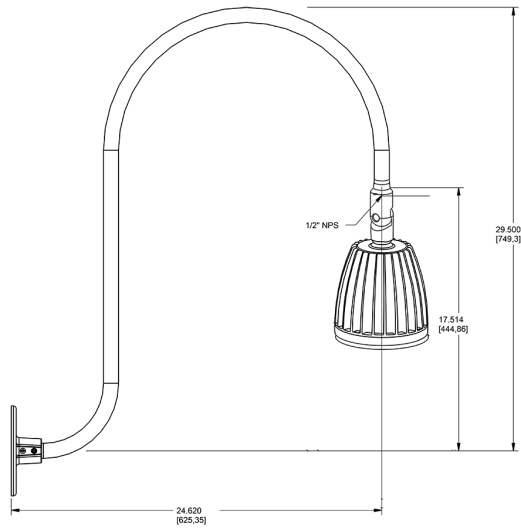

Dimensions

Features

- Adjustable 45° swivel joint
- Superior heat sink
- Die-cast aluminum housing
- 5-Year, No-Compromise Warranty

Ordering Matrix

Family	Wattage	Color Temp	Reflector	Shade	ShadeSize	Finish
GN3LED	26	Y	S			YL
	13 = 13W 26 = 26W	Y = 3000K Warm N = 4000K Neutral	Blank = Flood R = Rectangular S = Spot	Blank = No Shade	Blank = No Shade Size	B = Black W = White A = Bronze S = Silver G = Hunter Green YL = Yellow LB = Light Blue BL = Royal Blue BWN = Brown I = Ivory R = Red