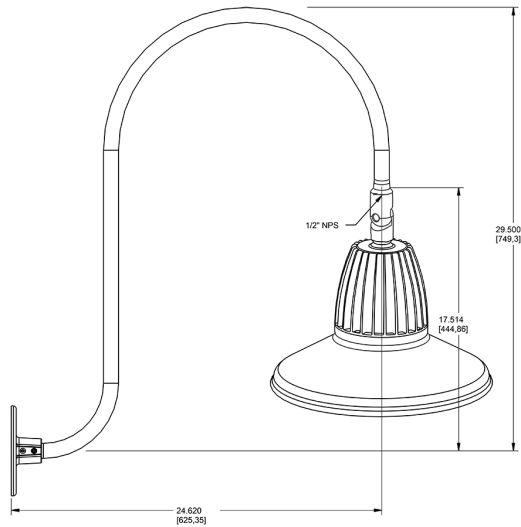

Dimensions

Features

- Adjustable 45° swivel joint
- Superior heat sink
- Die-cast aluminum housing
- 5-Year, No-Compromise Warranty

Ordering Matrix

Family	Wattage	Color Temp	Reflector	Shade	ShadeSize	Finish
GN3LED	26	Y		ST	11	W
	13 = 13W 26 = 26W	Y = 3000K Warm N = 4000K Neutral	Blank = Flood R = Rectangular S = Spot	ST = Straight Shade	11 = 11" Blank = 15"	B = Black W = White A = Bronze S = Silver G = Hunter Green YL = Yellow LB = Light Blue BL = Royal Blue BWN = Brown I = Ivory R = Red