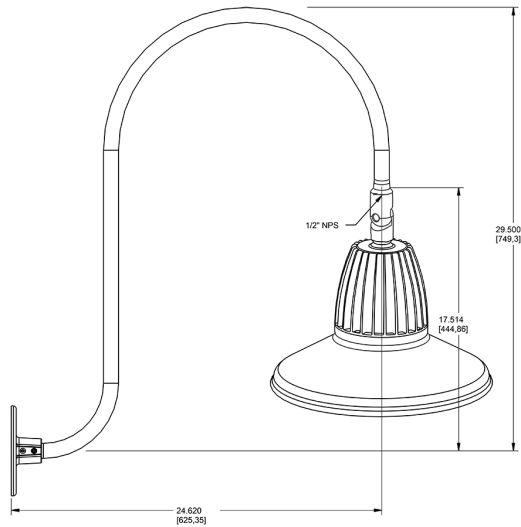

Dimensions

Features

- Adjustable 45° swivel joint
- Superior heat sink
- Die-cast aluminum housing
- 5-Year, No-Compromise Warranty

Ordering Matrix

Family	Wattage	Color Temp	Reflector	Shade	ShadeSize	Finish
GN3LED	26	Y		ST	11	S
	13 = 13W 26 = 26W	Y = 3000K Warm N = 4000K Neutral	Blank = Flood R = Rectangular S = Spot	ST = Straight Shade	11 = 11" Blank = 15"	B = Black W = White A = Bronze S = Silver G = Hunter Green YL = Yellow LB = Light Blue BL = Royal Blue BWN = Brown I = Ivory R = Red