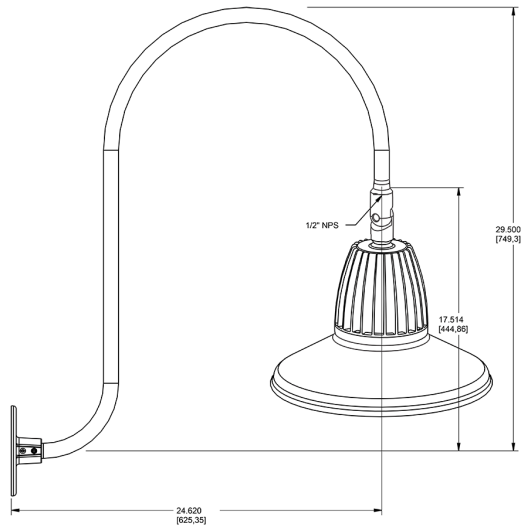

Dimensions

Features

- Adjustable 45° swivel joint
- Superior heat sink
- Die-cast aluminum housing
- 5-Year, No-Compromise Warranty

Ordering Matrix

Family	Wattage	Color Temp	Reflector	Shade	ShadeSize	Finish
GN3LED	26	Y	S	ST		R
	13 = 13W 26 = 26W	Y = 3000K Warm N = 4000K Neutral	Blank = Flood R = Rectangular S = Spot	ST = Straight Shade	11 = 11" Blank = 15"	B = Black W = White A = Bronze S = Silver G = Hunter Green YL = Yellow LB = Light Blue BL = Royal Blue BWN = Brown I = Ivory R = Red