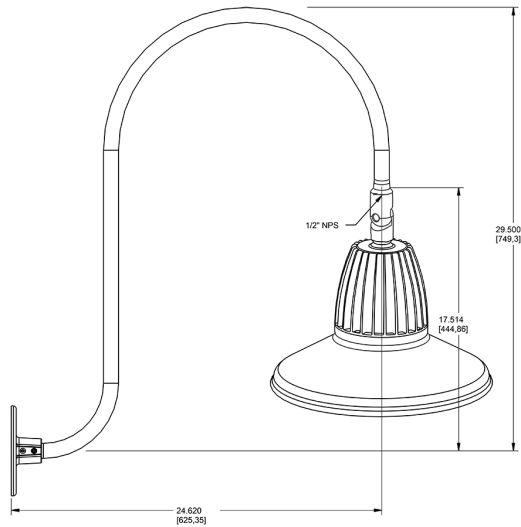

Dimensions

Features

- Adjustable 45° swivel joint
- Superior heat sink
- Die-cast aluminum housing
- 5-Year, No-Compromise Warranty

Ordering Matrix

Family	Wattage	Color Temp	Reflector	Shade	ShadeSize	Finish
GN3LED	26	Y	S	ST	11	YL
	13 = 13W 26 = 26W	Y = 3000K Warm N = 4000K Neutral	Blank = Flood R = Rectangular S = Spot	ST = Straight Shade	11 = 11" Blank = 15"	B = Black W = White A = Bronze S = Silver G = Hunter Green YL = Yellow LB = Light Blue BL = Royal Blue BWN = Brown I = Ivory R = Red