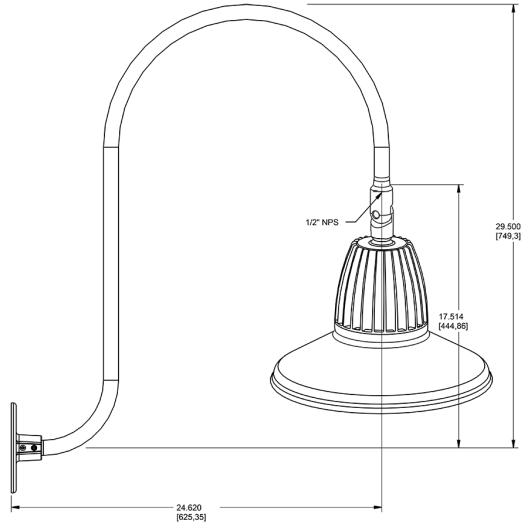

Dimensions

Features

- Adjustable 45° swivel joint
- Superior heat sink
- Die-cast aluminum housing
- 5-Year, No-Compromise Warranty

Ordering Matrix

Family	Wattage	Color Temp	Reflector	Shade	ShadeSize	Finish
GN3LED	26	Y	S	ST	11	LB
	13 = 13W 26 = 26W	Y = 3000K Warm N = 4000K Neutral	Blank = Flood R = Rectangular S = Spot	ST = Straight Shade	11 = 11" Blank = 15"	B = Black W = White A = Bronze S = Silver G = Hunter Green YL = Yellow LB = Light Blue BL = Royal Blue BWN = Brown I = Ivory R = Red