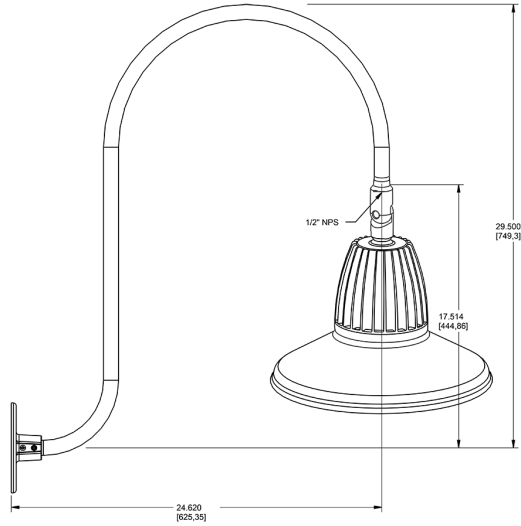

Dimensions

Features

- Adjustable 45° swivel joint
- Superior heat sink
- Die-cast aluminum housing
- 5-Year, No-Compromise Warranty

Ordering Matrix

Family	Wattage	Color Temp	Reflector	Shade	ShadeSize	Finish
GN3LED	26	Y	S	ST	11	I
	13 = 13W 26 = 26W	Y = 3000K Warm N = 4000K Neutral	Blank = Flood R = Rectangular S = Spot	ST = Straight Shade	11 = 11" Blank = 15"	B = Black W = White A = Bronze S = Silver G = Hunter Green YL = Yellow LB = Light Blue BL = Royal Blue BWN = Brown I = Ivory R = Red