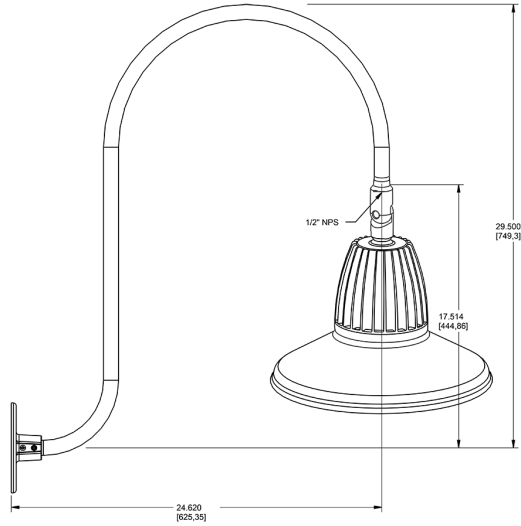

Dimensions

Features

- Adjustable 45° swivel joint
- Superior heat sink
- Die-cast aluminum housing
- 5-Year, No-Compromise Warranty

Ordering Matrix

Family	Wattage	Color Temp	Reflector	Shade	ShadeSize	Finish
GN3LED	26	Y	S	ST	11	B
	13 = 13W 26 = 26W	Y = 3000K Warm N = 4000K Neutral	Blank = Flood R = Rectangular S = Spot	ST = Straight Shade	11 = 11" Blank = 15"	B = Black W = White A = Bronze S = Silver G = Hunter Green YL = Yellow LB = Light Blue BL = Royal Blue BWN = Brown I = Ivory R = Red