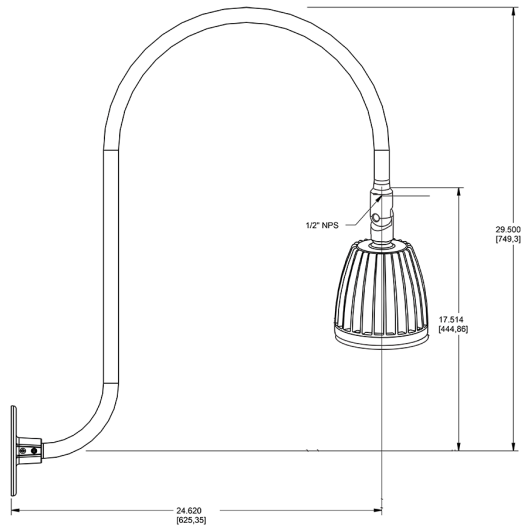

Dimensions

Features

- Adjustable 45° swivel joint
- Superior heat sink
- Die-cast aluminum housing
- 5-Year, No-Compromise Warranty

Ordering Matrix

Family	Wattage	Color Temp	Reflector	Shade	ShadeSize	Finish
GN3LED	26	Y	S			S
	13 = 13W 26 = 26W	Y = 3000K Warm N = 4000K Neutral	Blank = Flood R = Rectangular S = Spot	Blank = No Shade	Blank = No Shade Size	B = Black W = White A = Bronze S = Silver G = Hunter Green YL = Yellow LB = Light Blue BL = Royal Blue BWN = Brown I = Ivory R = Red