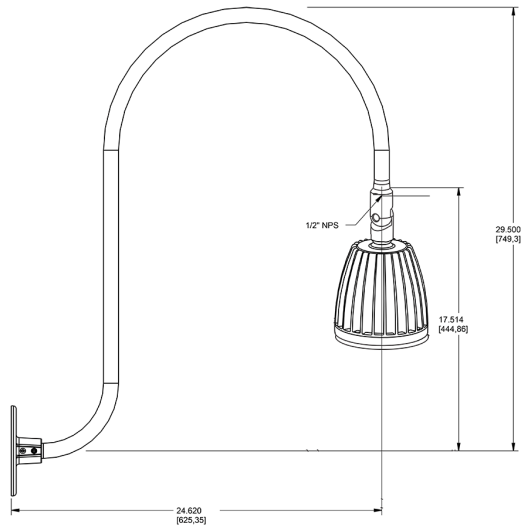

Dimensions

Features

- Adjustable 45° swivel joint
- Superior heat sink
- Die-cast aluminum housing
- 5-Year, No-Compromise Warranty

Ordering Matrix

Family	Wattage	Color Temp	Reflector	Shade	ShadeSize	Finish
GN3LED	26	Y	S			R
	13 = 13W 26 = 26W	Y = 3000K Warm N = 4000K Neutral	Blank = Flood R = Rectangular S = Spot	Blank = No Shade	Blank = No Shade Size	B = Black W = White A = Bronze S = Silver G = Hunter Green YL = Yellow LB = Light Blue BL = Royal Blue BWN = Brown I = Ivory R = Red