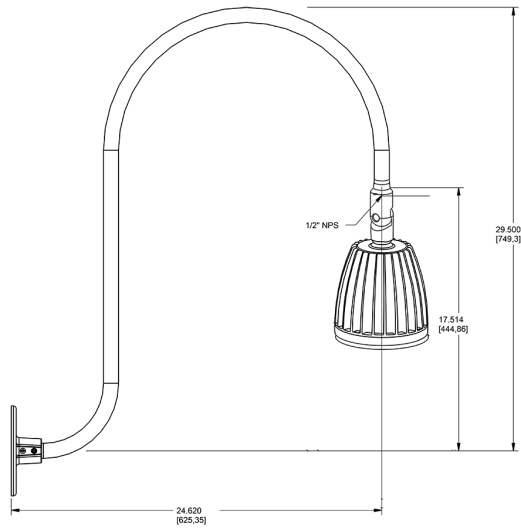

Dimensions

Features

- Adjustable 45° swivel joint
- Superior heat sink
- Die-cast aluminum housing
- 5-Year, No-Compromise Warranty

Ordering Matrix

Family	Wattage	Color Temp	Reflector	Shade	ShadeSize	Finish
GN3LED	26	Y	S			LB
	13 = 13W 26 = 26W	Y = 3000K Warm N = 4000K Neutral	Blank = Flood R = Rectangular S = Spot	Blank = No Shade	Blank = No Shade Size	B = Black W = White A = Bronze S = Silver G = Hunter Green YL = Yellow LB = Light Blue BL = Royal Blue BWN = Brown I = Ivory R = Red