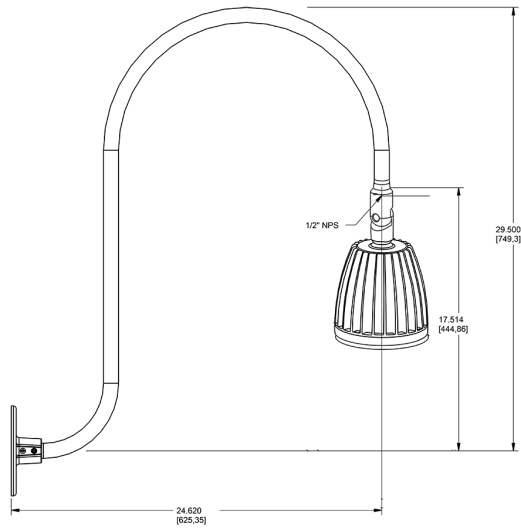

Dimensions

Features

- Adjustable 45° swivel joint
- Superior heat sink
- Die-cast aluminum housing
- 5-Year, No-Compromise Warranty

Ordering Matrix

Family	Wattage	Color Temp	Reflector	Shade	ShadeSize	Finish
GN3LED	26	Y	S			I
	13 = 13W 26 = 26W	Y = 3000K Warm N = 4000K Neutral	Blank = Flood R = Rectangular S = Spot	Blank = No Shade	Blank = No Shade Size	B = Black W = White A = Bronze S = Silver G = Hunter Green YL = Yellow LB = Light Blue BL = Royal Blue BWN = Brown I = Ivory R = Red