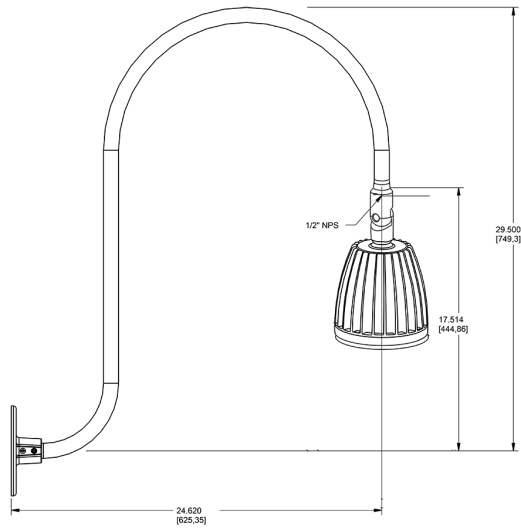

Dimensions

Features

- Adjustable 45° swivel joint
- Superior heat sink
- Die-cast aluminum housing
- 5-Year, No-Compromise Warranty

Ordering Matrix

Family	Wattage	Color Temp	Reflector	Shade	ShadeSize	Finish
GN3LED	26	Y	S			G
	13 = 13W 26 = 26W	Y = 3000K Warm N = 4000K Neutral	Blank = Flood R = Rectangular S = Spot	Blank = No Shade	Blank = No Shade Size	B = Black W = White A = Bronze S = Silver G = Hunter Green YL = Yellow LB = Light Blue BL = Royal Blue BWN = Brown I = Ivory R = Red