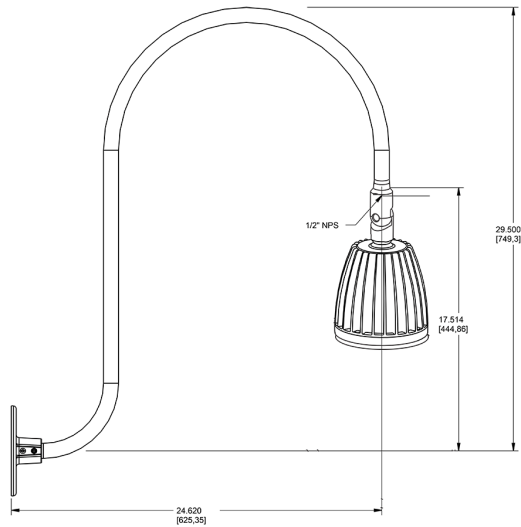

Dimensions

Features

- Adjustable 45° swivel joint
- Superior heat sink
- Die-cast aluminum housing
- 5-Year, No-Compromise Warranty

Ordering Matrix

Family	Wattage	Color Temp	Reflector	Shade	ShadeSize	Finish
GN3LED	26	Y	S			BWN
	13 = 13W 26 = 26W	Y = 3000K Warm N = 4000K Neutral	Blank = Flood R = Rectangular S = Spot	Blank = No Shade	Blank = No Shade Size	B = Black W = White A = Bronze S = Silver G = Hunter Green YL = Yellow LB = Light Blue BL = Royal Blue BWN = Brown I = Ivory R = Red