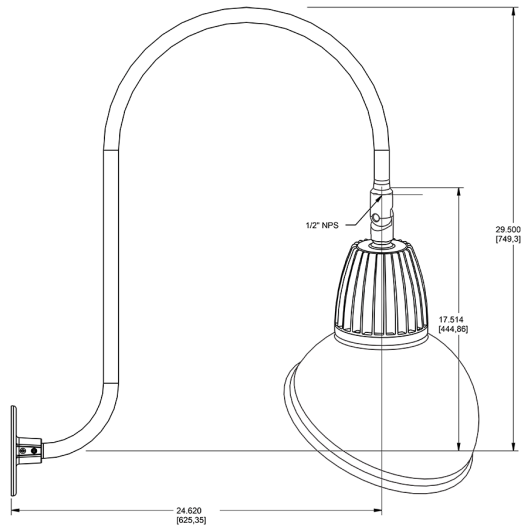

Dimensions

Features

- Adjustable 45° swivel joint
- Superior heat sink
- Die-cast aluminum housing
- 5-Year, No-Compromise Warranty

Ordering Matrix

Family	Wattage	Color Temp	Reflector	Shade	ShadeSize	Finish
GN3LED	26	Y	S	AD		YL
	13 = 13W 26 = 26W	Y = 3000K Warm N = 4000K Neutral	Blank = Flood R = Rectangular S = Spot	AD = Angled Dome	11 = 11" Blank = 15"	B = Black W = White A = Bronze S = Silver G = Hunter Green YL = Yellow LB = Light Blue BL = Royal Blue BWN = Brown I = Ivory R = Red