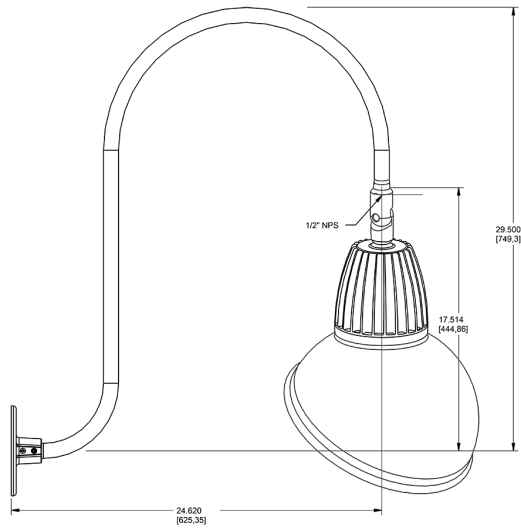

Dimensions

Features

- Adjustable 45° swivel joint
- Superior heat sink
- Die-cast aluminum housing
- 5-Year, No-Compromise Warranty

Ordering Matrix

Family	Wattage	Color Temp	Reflector	Shade	ShadeSize	Finish
GN3LED	26	Y	S	AD		W
	13 = 13W 26 = 26W	Y = 3000K Warm N = 4000K Neutral	Blank = Flood R = Rectangular S = Spot	AD = Angled Dome	11 = 11" Blank = 15"	B = Black W = White A = Bronze S = Silver G = Hunter Green YL = Yellow LB = Light Blue BL = Royal Blue BWN = Brown I = Ivory R = Red