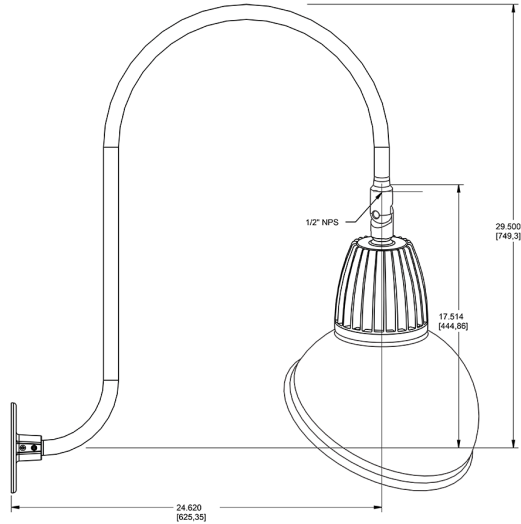

Dimensions

Features

- Adjustable 45° swivel joint
- Superior heat sink
- Die-cast aluminum housing
- 5-Year, No-Compromise Warranty

Ordering Matrix

Family	Wattage	Color Temp	Reflector	Shade	ShadeSize	Finish
GN3LED	26	Y	S	AD		G
	13 = 13W 26 = 26W	Y = 3000K Warm N = 4000K Neutral	Blank = Flood R = Rectangular S = Spot	AD = Angled Dome	11 = 11" Blank = 15"	B = Black W = White A = Bronze S = Silver G = Hunter Green YL = Yellow LB = Light Blue BL = Royal Blue BWN = Brown I = Ivory R = Red