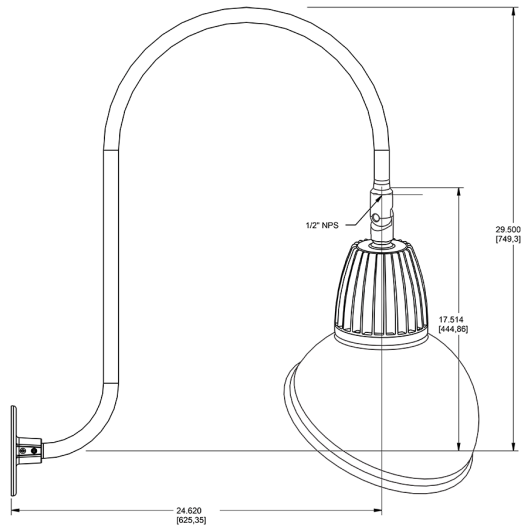

Dimensions

Features

- Adjustable 45° swivel joint
- Superior heat sink
- Die-cast aluminum housing
- 5-Year, No-Compromise Warranty

Ordering Matrix

Family	Wattage	Color Temp	Reflector	Shade	ShadeSize	Finish
GN3LED	26	Y	S	AD	11	YL
	13 = 13W 26 = 26W	Y = 3000K Warm N = 4000K Neutral	Blank = Flood R = Rectangular S = Spot	AD = Angled Dome	11 = 11" Blank = 15"	B = Black W = White A = Bronze S = Silver G = Hunter Green YL = Yellow LB = Light Blue BL = Royal Blue BWN = Brown I = Ivory R = Red