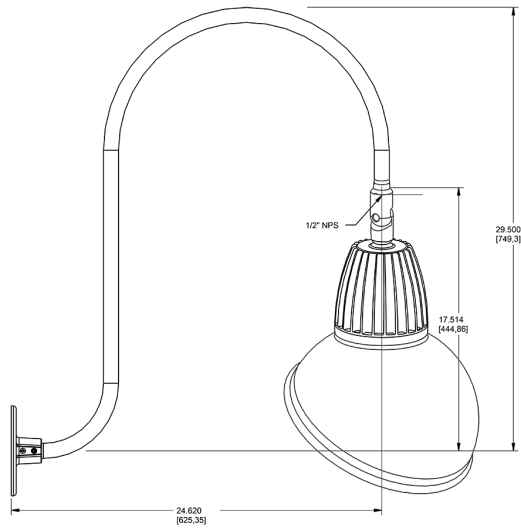

Dimensions

Features

- Adjustable 45° swivel joint
- Superior heat sink
- Die-cast aluminum housing
- 5-Year, No-Compromise Warranty

Ordering Matrix

Family	Wattage	Color Temp	Reflector	Shade	ShadeSize	Finish
GN3LED	26	Y	S	AD	11	W
	13 = 13W 26 = 26W	Y = 3000K Warm N = 4000K Neutral	Blank = Flood R = Rectangular S = Spot	AD = Angled Dome	11 = 11" Blank = 15"	B = Black W = White A = Bronze S = Silver G = Hunter Green YL = Yellow LB = Light Blue BL = Royal Blue BWN = Brown I = Ivory R = Red