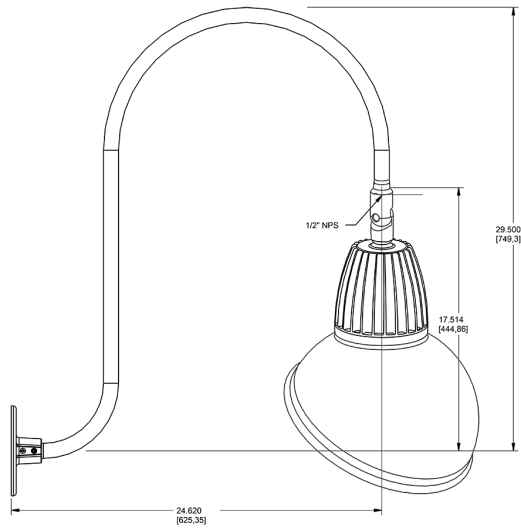

Dimensions

Features

- Adjustable 45° swivel joint
- Superior heat sink
- Die-cast aluminum housing
- 5-Year, No-Compromise Warranty

Ordering Matrix

Family	Wattage	Color Temp	Reflector	Shade	ShadeSize	Finish
GN3LED	26	Y	S	AD	11	B
	13 = 13W 26 = 26W	Y = 3000K Warm N = 4000K Neutral	Blank = Flood R = Rectangular S = Spot	AD = Angled Dome	11 = 11" Blank = 15"	B = Black W = White A = Bronze S = Silver G = Hunter Green YL = Yellow LB = Light Blue BL = Royal Blue BWN = Brown I = Ivory R = Red