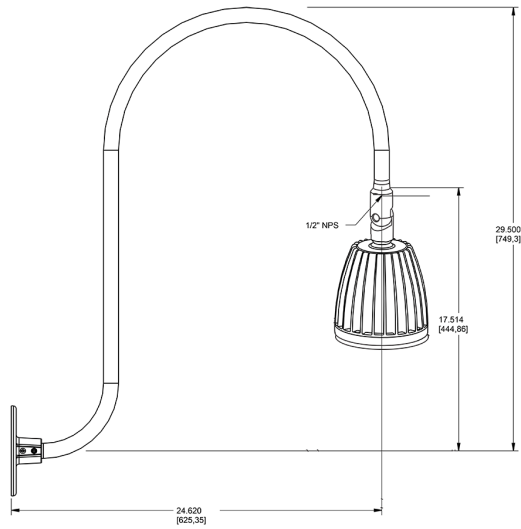

Dimensions

Features

- Adjustable 45° swivel joint
- Superior heat sink
- Die-cast aluminum housing
- 5-Year, No-Compromise Warranty

Ordering Matrix

Family	Wattage	Color Temp	Reflector	Shade	ShadeSize	Finish
GN3LED	26	Y	S			A
	13 = 13W 26 = 26W	Y = 3000K Warm N = 4000K Neutral	Blank = Flood R = Rectangular S = Spot	Blank = No Shade	Blank = No Shade Size	B = Black W = White A = Bronze S = Silver G = Hunter Green YL = Yellow LB = Light Blue BL = Royal Blue BWN = Brown I = Ivory R = Red