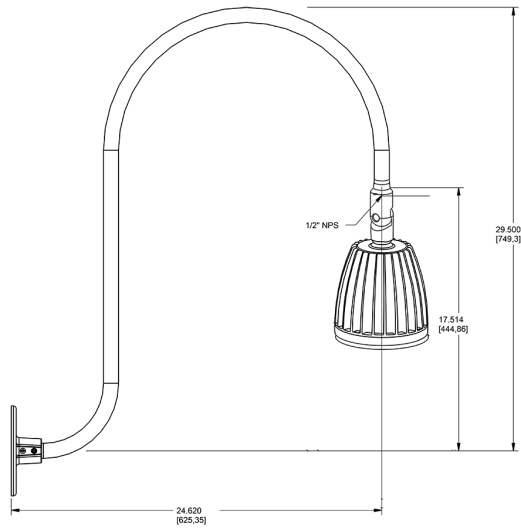

**Technical Specifications**

**Compliance**

**UL Listed:**

Suitable for wet locations. Suitable for mounting within 4ft (1.2m) of the ground.

**IESNA LM-79 & lm-80 Testing:**

RAB LED luminaires and LED components have been tested by an independent laboratory in accordance with IESNA lm-79 and lm-80

**Dimensions**

**Features**

- Adjustable 45° swivel joint
- Superior heat sink
- Die-cast aluminum housing
- 5-Year, No-Compromise Warranty

**Ordering Matrix**

Family	Wattage	Color Temp	Reflector	Shade	ShadeSize	Finish
GN3LED	26	Y				S
	13 = 13W 26 = 26W	Y = 3000K Warm N = 4000K Neutral	Blank = Flood R = Rectangular S = Spot	Blank = No Shade	Blank = No Shade Size	B = Black W = White A = Bronze S = Silver G = Hunter Green YL = Yellow LB = Light Blue BL = Royal Blue BWN = Brown I = Ivory R = Red