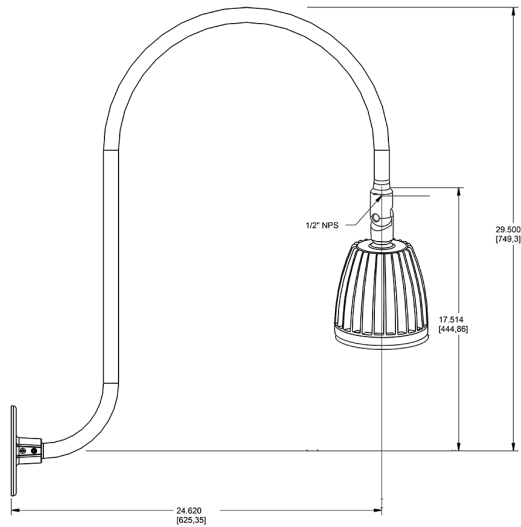

Dimensions

Features

- Adjustable 45° swivel joint
- Superior heat sink
- Die-cast aluminum housing
- 5-Year, No-Compromise Warranty

Ordering Matrix

Family	Wattage	Color Temp	Reflector	Shade	ShadeSize	Finish
GN3LED	26	Y	R			W
	13 = 13W 26 = 26W	Y = 3000K Warm N = 4000K Neutral	Blank = Flood R = Rectangular S = Spot	Blank = No Shade	Blank = No Shade Size	B = Black W = White A = Bronze S = Silver G = Hunter Green YL = Yellow LB = Light Blue BL = Royal Blue BWN = Brown I = Ivory R = Red