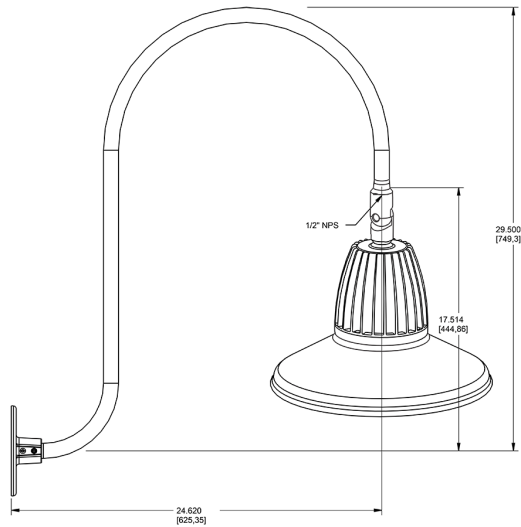

Dimensions

Features

- Adjustable 45° swivel joint
- Superior heat sink
- Die-cast aluminum housing
- 5-Year, No-Compromise Warranty

Ordering Matrix

Family	Wattage	Color Temp	Reflector	Shade	ShadeSize	Finish
GN3LED	26	Y	R	ST		R
	13 = 13W 26 = 26W	Y = 3000K Warm N = 4000K Neutral	Blank = Flood R = Rectangular S = Spot	ST = Straight Shade	11 = 11" Blank = 15"	B = Black W = White A = Bronze S = Silver G = Hunter Green YL = Yellow LB = Light Blue BL = Royal Blue BWN = Brown I = Ivory R = Red