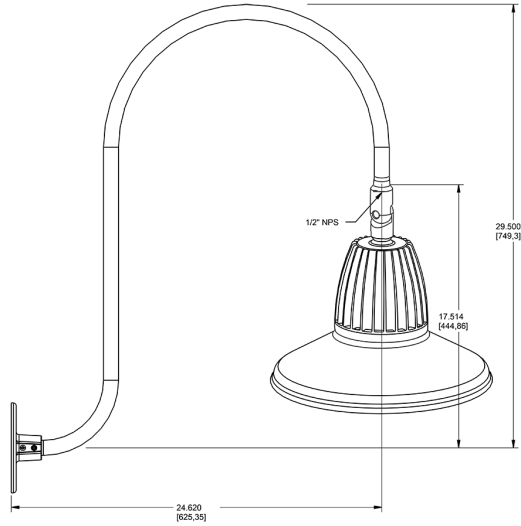

Dimensions

Features

- Adjustable 45° swivel joint
- Superior heat sink
- Die-cast aluminum housing
- 5-Year, No-Compromise Warranty

Ordering Matrix

Family	Wattage	Color Temp	Reflector	Shade	ShadeSize	Finish
GN3LED	26	Y	R	ST		LB
	13 = 13W 26 = 26W	Y = 3000K Warm N = 4000K Neutral	Blank = Flood R = Rectangular S = Spot	ST = Straight Shade	11 = 11" Blank = 15"	B = Black W = White A = Bronze S = Silver G = Hunter Green YL = Yellow LB = Light Blue BL = Royal Blue BWN = Brown I = Ivory R = Red