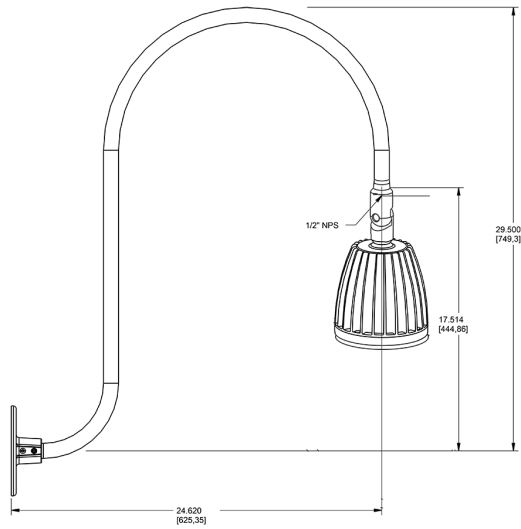

Dimensions

Features

- Adjustable 45° swivel joint
- Superior heat sink
- Die-cast aluminum housing
- 5-Year, No-Compromise Warranty

Ordering Matrix

Family	Wattage	Color Temp	Reflector	Shade	ShadeSize	Finish
GN3LED	26	Y	R			S
	13 = 13W 26 = 26W	Y = 3000K Warm N = 4000K Neutral	Blank = Flood R = Rectangular S = Spot	Blank = No Shade	Blank = No Shade Size	B = Black W = White A = Bronze S = Silver G = Hunter Green YL = Yellow LB = Light Blue BL = Royal Blue BWN = Brown I = Ivory R = Red