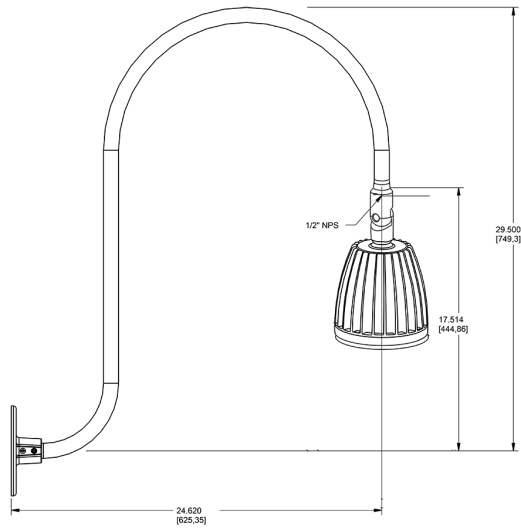

Dimensions

Features

- Adjustable 45° swivel joint
- Superior heat sink
- Die-cast aluminum housing
- 5-Year, No-Compromise Warranty

Ordering Matrix

Family	Wattage	Color Temp	Reflector	Shade	ShadeSize	Finish
GN3LED	26	Y	R			R
	13 = 13W 26 = 26W	Y = 3000K Warm N = 4000K Neutral	Blank = Flood R = Rectangular S = Spot	Blank = No Shade	Blank = No Shade Size	B = Black W = White A = Bronze S = Silver G = Hunter Green YL = Yellow LB = Light Blue BL = Royal Blue BWN = Brown I = Ivory R = Red