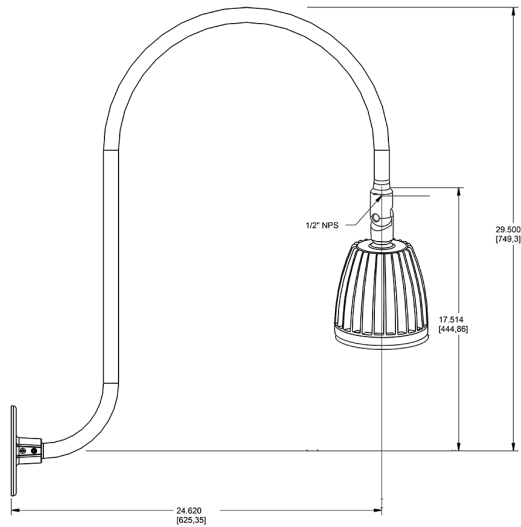

Dimensions

Features

- Adjustable 45° swivel joint
- Superior heat sink
- Die-cast aluminum housing
- 5-Year, No-Compromise Warranty

Ordering Matrix

Family	Wattage	Color Temp	Reflector	Shade	ShadeSize	Finish
GN3LED	26	Y	R			I
	13 = 13W 26 = 26W	Y = 3000K Warm N = 4000K Neutral	Blank = Flood R = Rectangular S = Spot	Blank = No Shade	Blank = No Shade Size	B = Black W = White A = Bronze S = Silver G = Hunter Green YL = Yellow LB = Light Blue BL = Royal Blue BWN = Brown I = Ivory R = Red