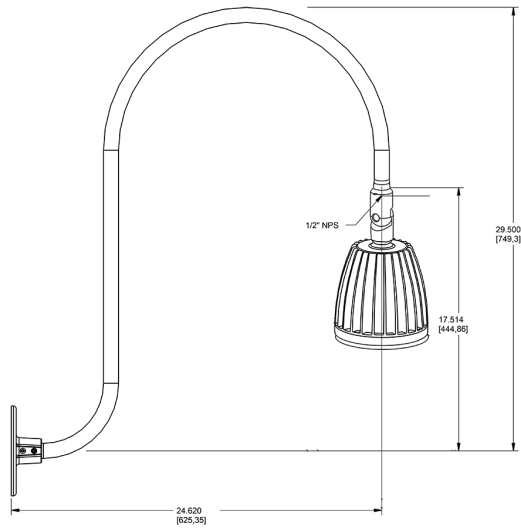

Dimensions

Features

- Adjustable 45° swivel joint
- Superior heat sink
- Die-cast aluminum housing
- 5-Year, No-Compromise Warranty

Ordering Matrix

Family	Wattage	Color Temp	Reflector	Shade	ShadeSize	Finish
GN3LED	26	Y	R			BWN
	13 = 13W 26 = 26W	Y = 3000K Warm N = 4000K Neutral	Blank = Flood R = Rectangular S = Spot	Blank = No Shade	Blank = No Shade Size	B = Black W = White A = Bronze S = Silver G = Hunter Green YL = Yellow LB = Light Blue BL = Royal Blue BWN = Brown I = Ivory R = Red