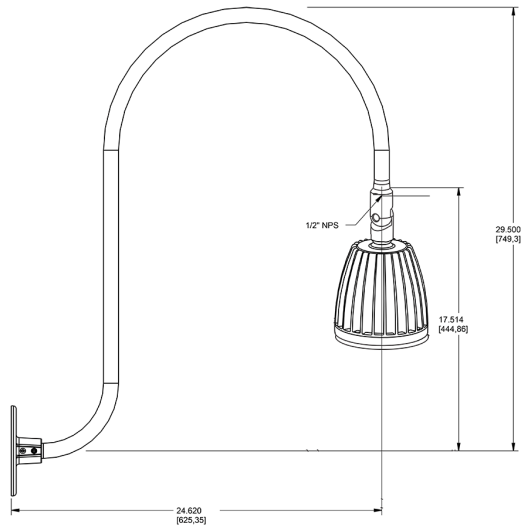

Dimensions

Features

- Adjustable 45° swivel joint
- Superior heat sink
- Die-cast aluminum housing
- 5-Year, No-Compromise Warranty

Ordering Matrix

Family	Wattage	Color Temp	Reflector	Shade	ShadeSize	Finish
GN3LED	26	Y	R			BL
	13 = 13W 26 = 26W	Y = 3000K Warm N = 4000K Neutral	Blank = Flood R = Rectangular S = Spot	Blank = No Shade	Blank = No Shade Size	B = Black W = White A = Bronze S = Silver G = Hunter Green YL = Yellow LB = Light Blue BL = Royal Blue BWN = Brown I = Ivory R = Red