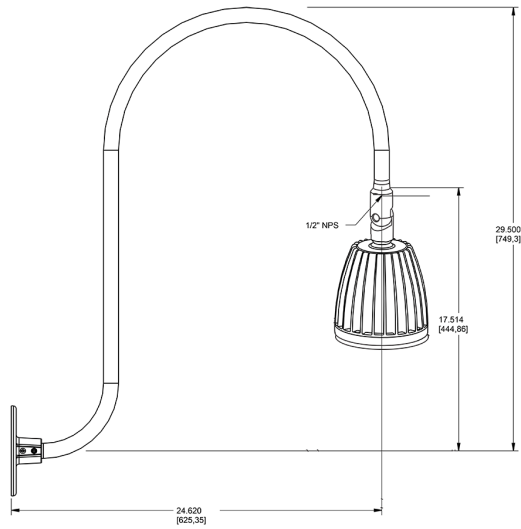

Dimensions

Features

- Adjustable 45° swivel joint
- Superior heat sink
- Die-cast aluminum housing
- 5-Year, No-Compromise Warranty

Ordering Matrix

Family	Wattage	Color Temp	Reflector	Shade	ShadeSize	Finish
GN3LED	26	Y	R			B
	13 = 13W 26 = 26W	Y = 3000K Warm N = 4000K Neutral	Blank = Flood R = Rectangular S = Spot	Blank = No Shade	Blank = No Shade Size	B = Black W = White A = Bronze S = Silver G = Hunter Green YL = Yellow LB = Light Blue BL = Royal Blue BWN = Brown I = Ivory R = Red