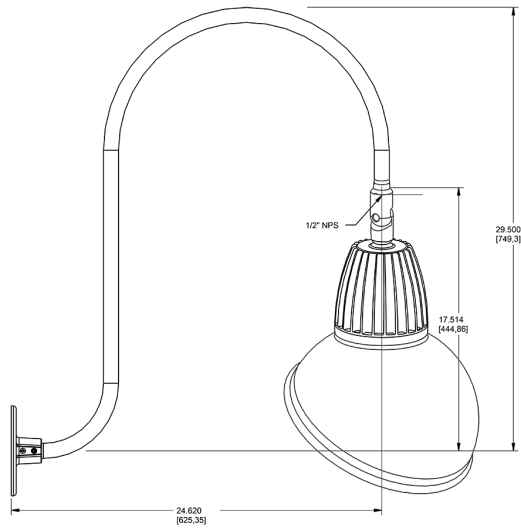

Dimensions

Features

- Adjustable 45° swivel joint
- Superior heat sink
- Die-cast aluminum housing
- 5-Year, No-Compromise Warranty

Ordering Matrix

Family	Wattage	Color Temp	Reflector	Shade	ShadeSize	Finish
GN3LED	26	Y	R	AD		I
	13 = 13W 26 = 26W	Y = 3000K Warm N = 4000K Neutral	Blank = Flood R = Rectangular S = Spot	AD = Angled Dome	11 = 11" Blank = 15"	B = Black W = White A = Bronze S = Silver G = Hunter Green YL = Yellow LB = Light Blue BL = Royal Blue BWN = Brown I = Ivory R = Red