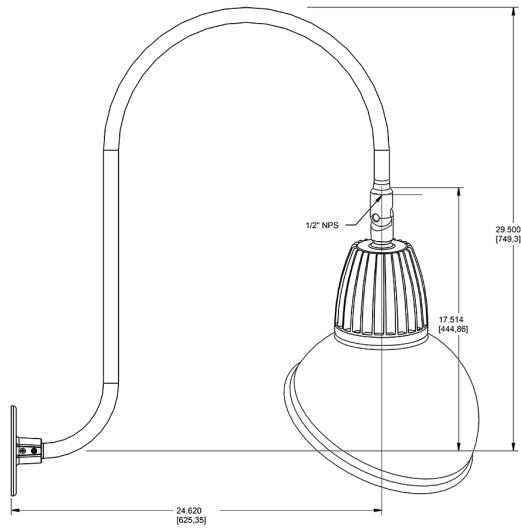

Dimensions

Features

- Adjustable 45° swivel joint
- Superior heat sink
- Die-cast aluminum housing
- 5-Year, No-Compromise Warranty

Ordering Matrix

Family	Wattage	Color Temp	Reflector	Shade	ShadeSize	Finish
GN3LED	26	Y	R	AD	11	YL
	13 = 13W 26 = 26W	Y = 3000K Warm N = 4000K Neutral	Blank = Flood R = Rectangular S = Spot	AD = Angled Dome	11 = 11" Blank = 15"	B = Black W = White A = Bronze S = Silver G = Hunter Green YL = Yellow LB = Light Blue BL = Royal Blue BWN = Brown I = Ivory R = Red