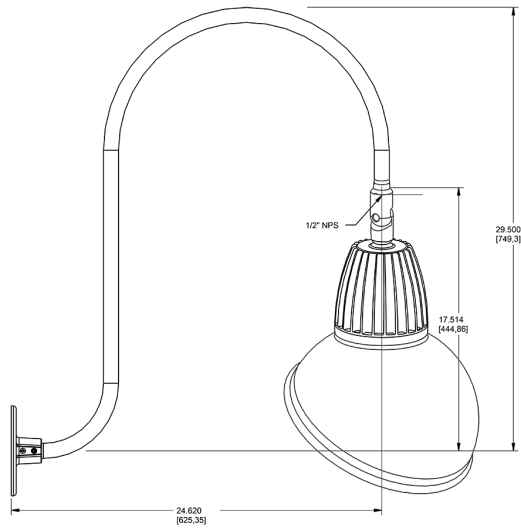

Dimensions

Features

- Adjustable 45° swivel joint
- Superior heat sink
- Die-cast aluminum housing
- 5-Year, No-Compromise Warranty

Ordering Matrix

Family	Wattage	Color Temp	Reflector	Shade	ShadeSize	Finish
GN3LED	26	Y	R	AD	11	W
	13 = 13W 26 = 26W	Y = 3000K Warm N = 4000K Neutral	Blank = Flood R = Rectangular S = Spot	AD = Angled Dome	11 = 11" Blank = 15"	B = Black W = White A = Bronze S = Silver G = Hunter Green YL = Yellow LB = Light Blue BL = Royal Blue BWN = Brown I = Ivory R = Red