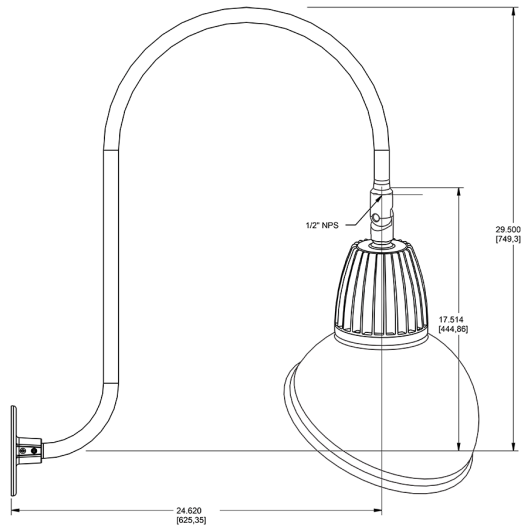

Dimensions

Features

- Adjustable 45° swivel joint
- Superior heat sink
- Die-cast aluminum housing
- 5-Year, No-Compromise Warranty

Ordering Matrix

Family	Wattage	Color Temp	Reflector	Shade	ShadeSize	Finish
GN3LED	26	Y	R	AD	11	I
	13 = 13W 26 = 26W	Y = 3000K Warm N = 4000K Neutral	Blank = Flood R = Rectangular S = Spot	AD = Angled Dome	11 = 11" Blank = 15"	B = Black W = White A = Bronze S = Silver G = Hunter Green YL = Yellow LB = Light Blue BL = Royal Blue BWN = Brown I = Ivory R = Red