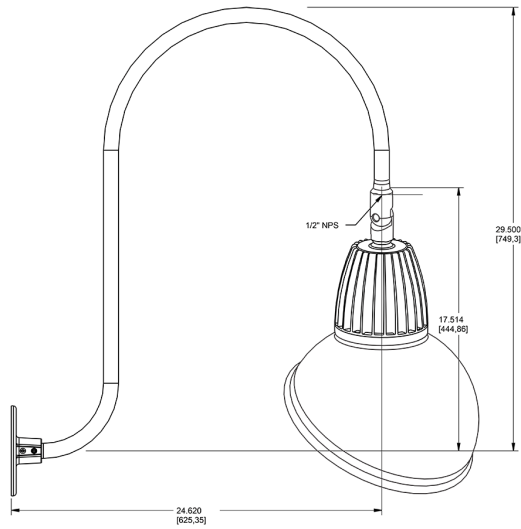

Dimensions

Features

- Adjustable 45° swivel joint
- Superior heat sink
- Die-cast aluminum housing
- 5-Year, No-Compromise Warranty

Ordering Matrix

Family	Wattage	Color Temp	Reflector	Shade	ShadeSize	Finish
GN3LED	26	Y	R	AD	11	B
	13 = 13W 26 = 26W	Y = 3000K Warm N = 4000K Neutral	Blank = Flood R = Rectangular S = Spot	AD = Angled Dome	11 = 11" Blank = 15"	B = Black W = White A = Bronze S = Silver G = Hunter Green YL = Yellow LB = Light Blue BL = Royal Blue BWN = Brown I = Ivory R = Red