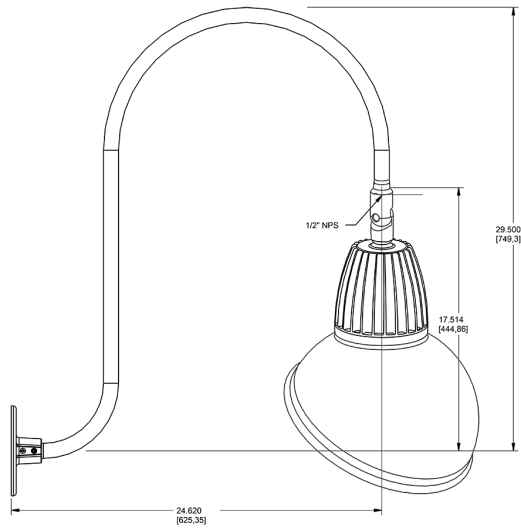

Dimensions

Features

- Adjustable 45° swivel joint
- Superior heat sink
- Die-cast aluminum housing
- 5-Year, No-Compromise Warranty

Ordering Matrix

Family	Wattage	Color Temp	Reflector	Shade	ShadeSize	Finish
GN3LED	26	Y	R	AD	11	A
	13 = 13W 26 = 26W	Y = 3000K Warm N = 4000K Neutral	Blank = Flood R = Rectangular S = Spot	AD = Angled Dome	11 = 11" Blank = 15"	B = Black W = White A = Bronze S = Silver G = Hunter Green YL = Yellow LB = Light Blue BL = Royal Blue BWN = Brown I = Ivory R = Red