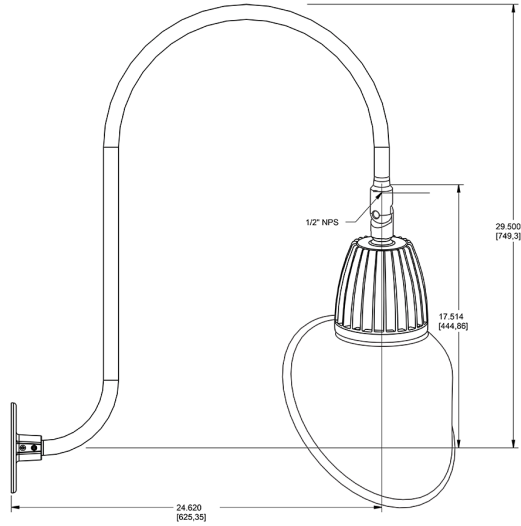

Dimensions

Features

- Adjustable 45° swivel joint
- Superior heat sink
- Die-cast aluminum housing
- 5-Year, No-Compromise Warranty

Ordering Matrix

Family	Wattage	Color Temp	Reflector	Shade	ShadeSize	Finish
GN3LED	26	Y	R	AC	11	W
	13 = 13W 26 = 26W	Y = 3000K Warm N = 4000K Neutral	Blank = Flood R = Rectangular S = Spot	AC = Angled Cone	11 = 11" Blank = 15"	B = Black W = White A = Bronze S = Silver G = Hunter Green YL = Yellow LB = Light Blue BL = Royal Blue BWN = Brown I = Ivory R = Red