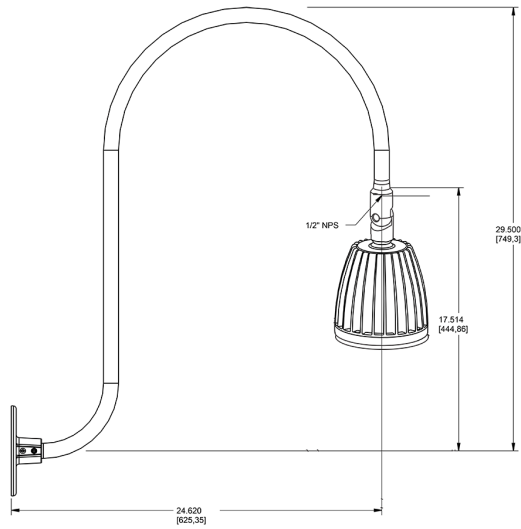

Dimensions

Features

- Adjustable 45° swivel joint
- Superior heat sink
- Die-cast aluminum housing
- 5-Year, No-Compromise Warranty

Ordering Matrix

Family	Wattage	Color Temp	Reflector	Shade	ShadeSize	Finish
GN3LED	26	Y	R			A
	13 = 13W 26 = 26W	Y = 3000K Warm N = 4000K Neutral	Blank = Flood R = Rectangular S = Spot	Blank = No Shade	Blank = No Shade Size	B = Black W = White A = Bronze S = Silver G = Hunter Green YL = Yellow LB = Light Blue BL = Royal Blue BWN = Brown I = Ivory R = Red