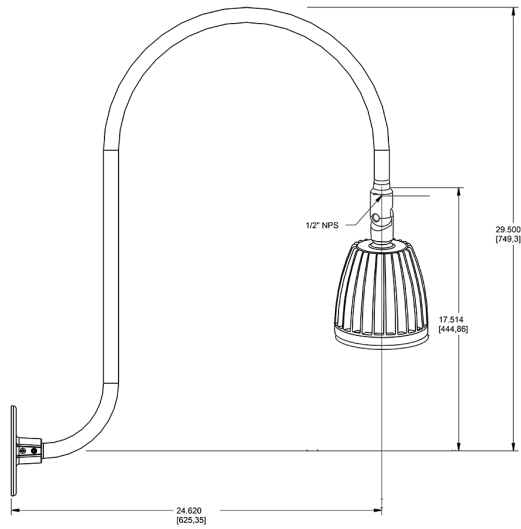

Dimensions

Features

- Adjustable 45° swivel joint
- Superior heat sink
- Die-cast aluminum housing
- 5-Year, No-Compromise Warranty

Ordering Matrix

Family	Wattage	Color Temp	Reflector	Shade	ShadeSize	Finish
GN3LED	26	Y				G
	13 = 13W 26 = 26W	Y = 3000K Warm N = 4000K Neutral	Blank = Flood R = Rectangular S = Spot	Blank = No Shade	Blank = No Shade Size	B = Black W = White A = Bronze S = Silver G = Hunter Green YL = Yellow LB = Light Blue BL = Royal Blue BWN = Brown I = Ivory R = Red