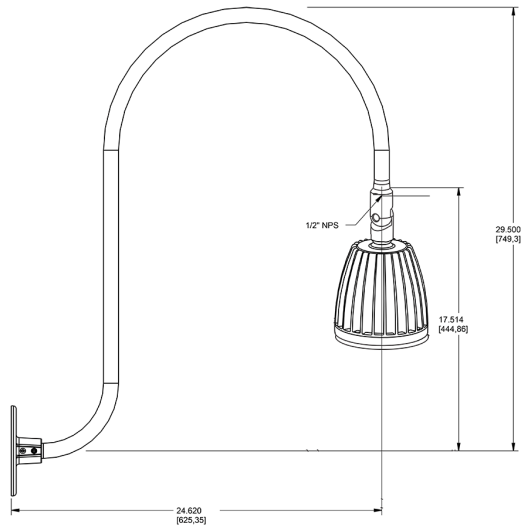

Dimensions

Features

- Adjustable 45° swivel joint
- Superior heat sink
- Die-cast aluminum housing
- 5-Year, No-Compromise Warranty

Ordering Matrix

Family	Wattage	Color Temp	Reflector	Shade	ShadeSize	Finish
GN3LED	26	Y				BWN
	13 = 13W 26 = 26W	Y = 3000K Warm N = 4000K Neutral	Blank = Flood R = Rectangular S = Spot	Blank = No Shade	Blank = No Shade Size	B = Black W = White A = Bronze S = Silver G = Hunter Green YL = Yellow LB = Light Blue BL = Royal Blue BWN = Brown I = Ivory R = Red