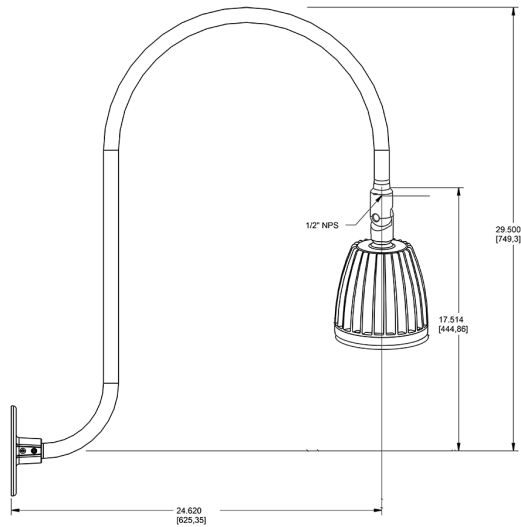

**Technical Specifications**

**Compliance**

**UL Listed:**

Suitable for wet locations. Suitable for mounting within 4ft (1.2m) of the ground.

**IESNA LM-79 & lm-80 Testing:**

RAB LED luminaires and LED components have been tested by an independent laboratory in accordance with IESNA lm-79 and lm-80

**Dimensions**

**Features**

- Adjustable 45° swivel joint
- Superior heat sink
- Die-cast aluminum housing
- 5-Year, No-Compromise Warranty

**Ordering Matrix**

Family	Wattage	Color Temp	Reflector	Shade	ShadeSize	Finish
GN3LED	26	Y				BL
	13 = 13W 26 = 26W	Y = 3000K Warm N = 4000K Neutral	Blank = Flood R = Rectangular S = Spot	Blank = No Shade	Blank = No Shade Size	B = Black W = White A = Bronze S = Silver G = Hunter Green YL = Yellow LB = Light Blue BL = Royal Blue BWN = Brown I = Ivory R = Red