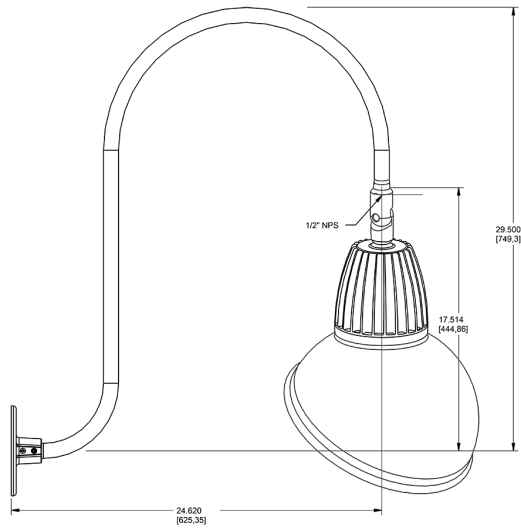

Dimensions

Features

- Adjustable 45° swivel joint
- Superior heat sink
- Die-cast aluminum housing
- 5-Year, No-Compromise Warranty

Ordering Matrix

Family	Wattage	Color Temp	Reflector	Shade	ShadeSize	Finish
GN3LED	26	Y		AD		W
	13 = 13W 26 = 26W	Y = 3000K Warm N = 4000K Neutral	Blank = Flood R = Rectangular S = Spot	AD = Angled Dome	11 = 11" Blank = 15"	B = Black W = White A = Bronze S = Silver G = Hunter Green YL = Yellow LB = Light Blue BL = Royal Blue BWN = Brown I = Ivory R = Red