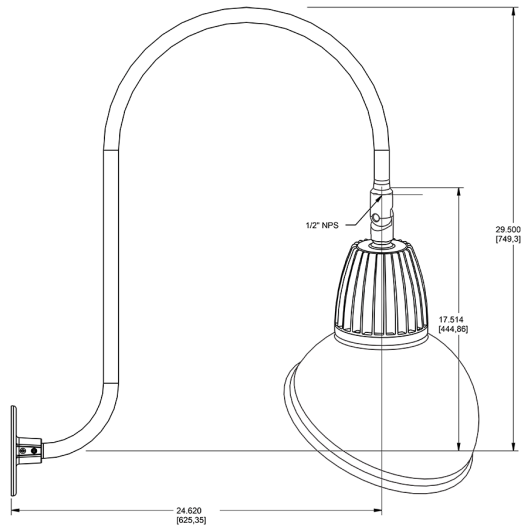

Dimensions

Features

- Adjustable 45° swivel joint
- Superior heat sink
- Die-cast aluminum housing
- 5-Year, No-Compromise Warranty

Ordering Matrix

Family	Wattage	Color Temp	Reflector	Shade	ShadeSize	Finish
GN3LED	26	Y		AD		G
	13 = 13W 26 = 26W	Y = 3000K Warm N = 4000K Neutral	Blank = Flood R = Rectangular S = Spot	AD = Angled Dome	11 = 11" Blank = 15"	B = Black W = White A = Bronze S = Silver G = Hunter Green YL = Yellow LB = Light Blue BL = Royal Blue BWN = Brown I = Ivory R = Red